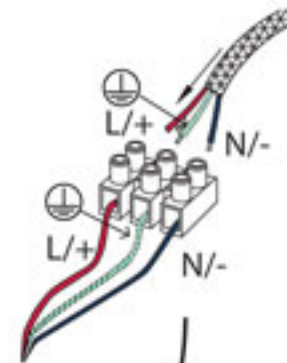

SL-095 Assembly instructions

A

D

B

C

Sen

Time
Min 7sec
Max 5min

2.8m

1.8-2.5m

110°

E