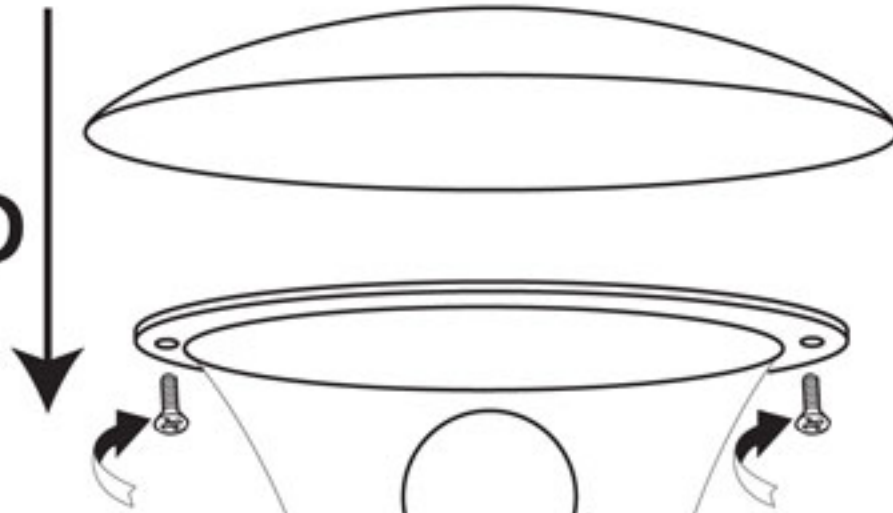

SL-095 Assembly instructions

A

D

B

C

Sen

Time
Min 7sec
Max 5min

2.8m

1.8-2.5m

110°

E