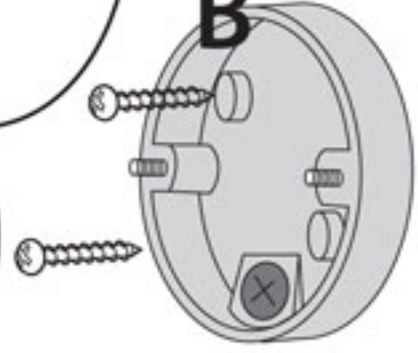

SL-095 Assembly instructions

A

D

B

C

Sen

Time
Min 7sec
Max 5min

2.8m

1.8-2.5m

110°

E