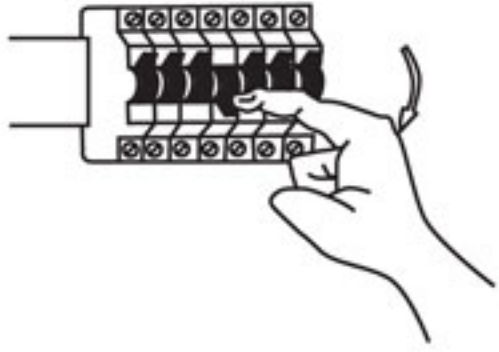

SL-095 Assembly instructions

A

D

B

C

Sen

Time
Min 7sec
Max 5min

2.8m

1.8-2.5m

110°

E