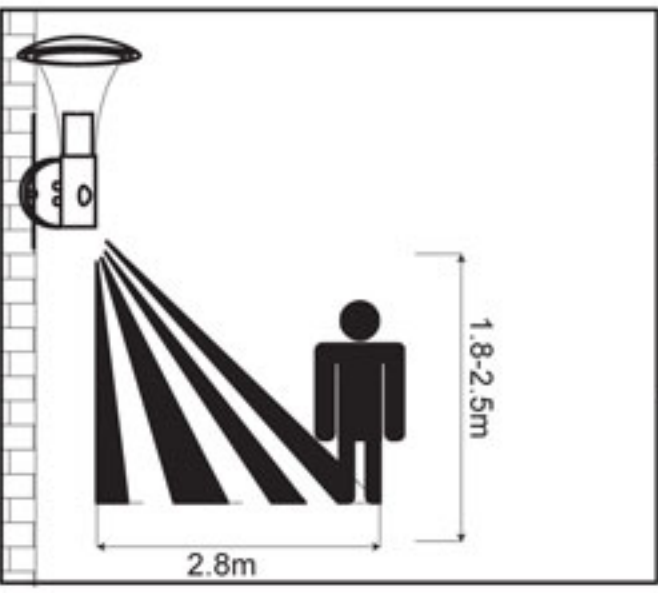

SL-095 Assembly instructions

A

D

B

C

Sen

Time
Min 7sec
Max 5min

2.8m

1.8-2.5m

110°

E