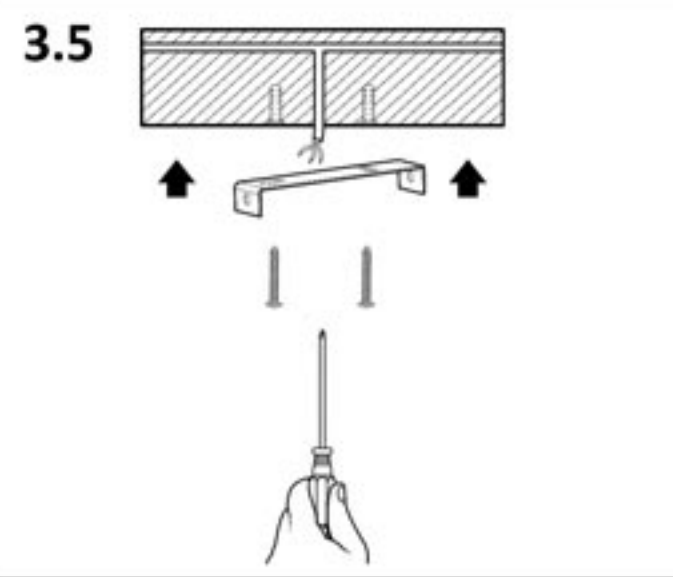

där[®]
lighting group

DYNAMO

1LT PENDANT

	✓								✓	
						PART C	PART E	PART 21	SELV	

Bulb not included