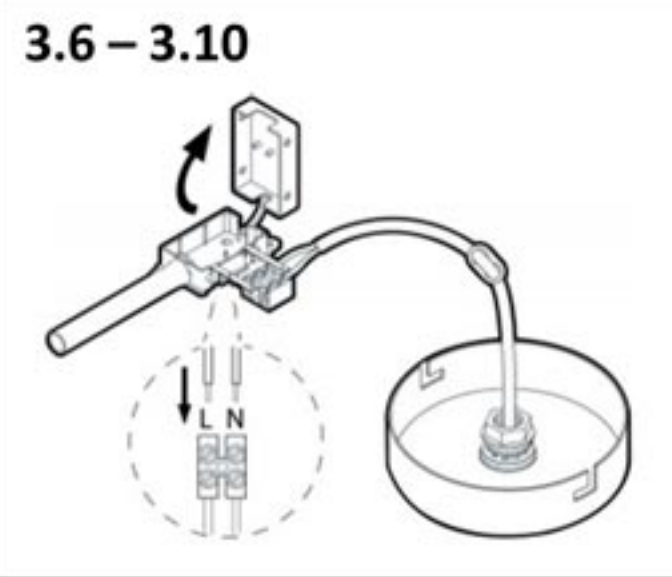

där[®]
lighting group

DYNAMO

1LT PENDANT

	✓								✓	
						PART C	PART E	PART 21	SELV	

Bulb not included