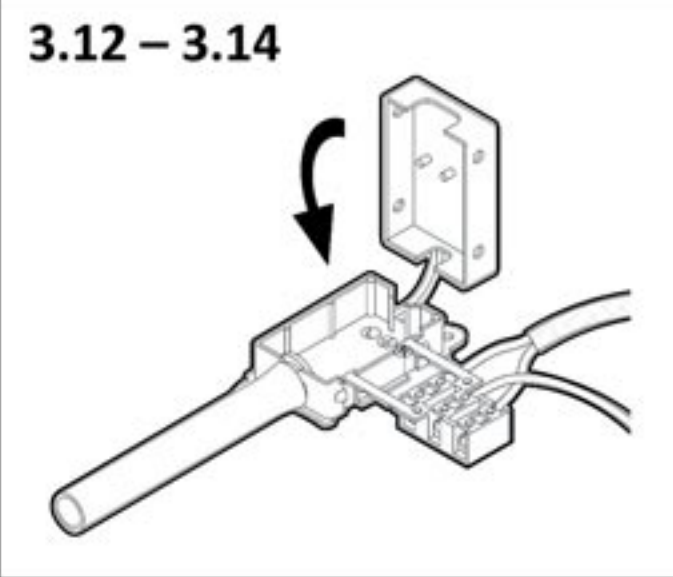

där[®]
lighting group

DYNAMO

1LT PENDANT

	✓								✓	
						PART C	PART E	PART 21	SELV	

Bulb not included