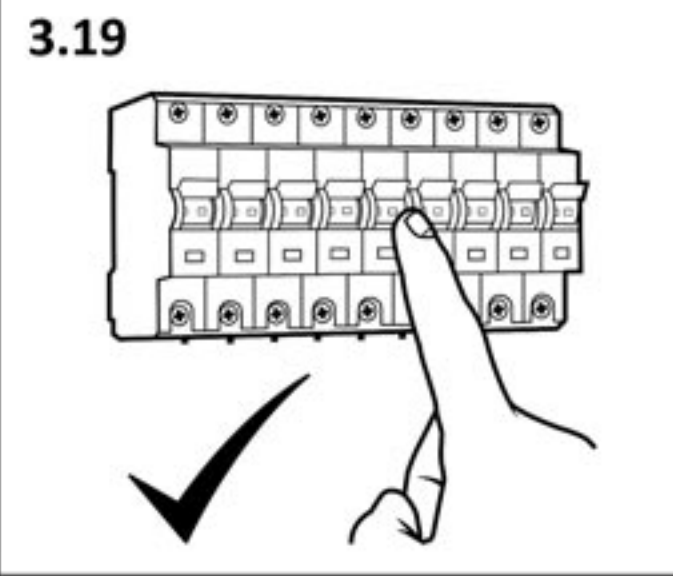

där[®]
lighting group

DYNAMO

1LT PENDANT

	✓								✓	
						PART C	PART E	PART 21	SELV	

Bulb not included