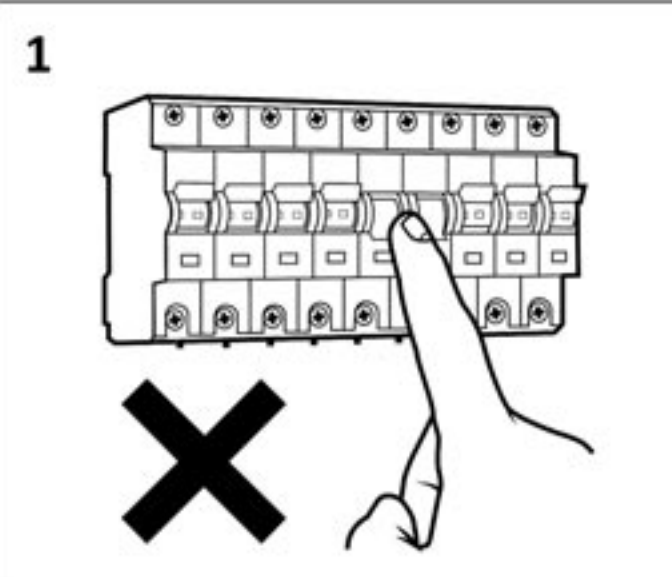

där[®]
lighting group

DYNAMO

1LT PENDANT

	✓								✓	
						PART C	PART E	PART 21	SELV	

Bulb not included