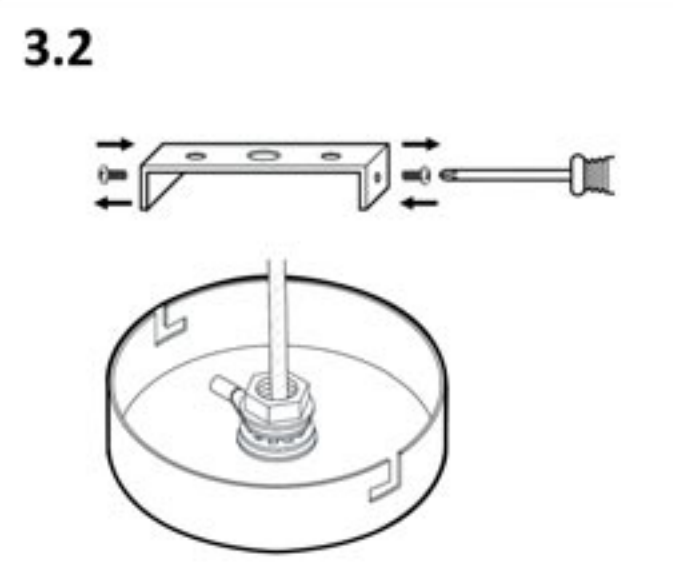

där[®]
lighting group

DYNAMO

1LT PENDANT

	✓								✓	
						PART C	PART E	PART 21	SELV	

Bulb not included