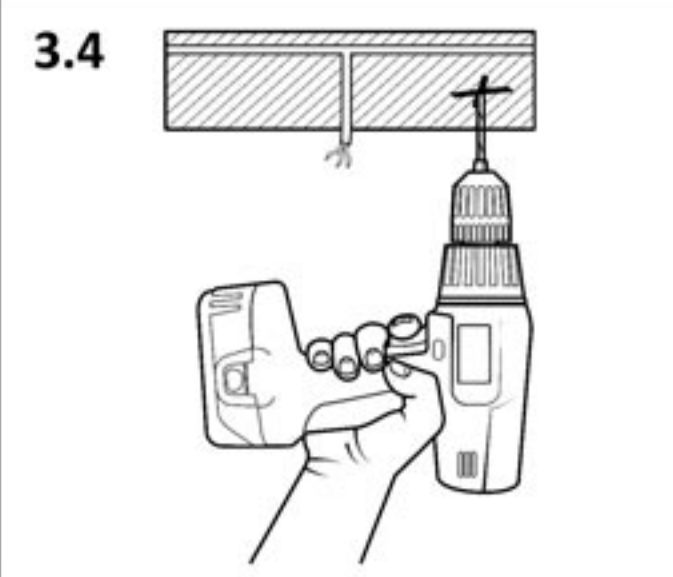

där[®]
lighting group

DYNAMO

1LT PENDANT

	✓								✓	
						PART C	PART E	PART 21	SELV	

Bulb not included