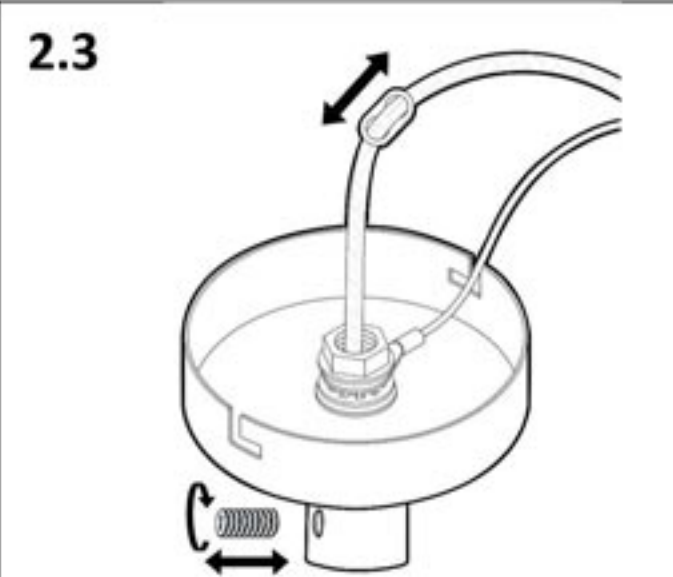

där[®]
lighting group

DYNAMO

1LT PENDANT

	✓								✓	
						PART C	PART E	PART 21	SELV	

Bulb not included