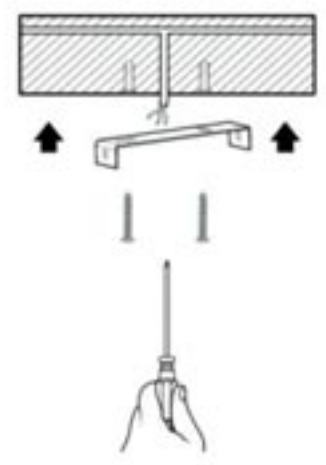

där[®]
lighting group

HANNOVER

PENDANT FITTING

	✓								✓	
	IP20	IP21	IP43	IP44	IP65	PART C	PART E	PART 21	SELV	60 minute

1 – 1.B

1

2.3

3.1 – 3.3

3.4

3.5

3.6, 3.8 – 3.10

3.12 – 3.14

3.16 – 3.17

3.18

3.19