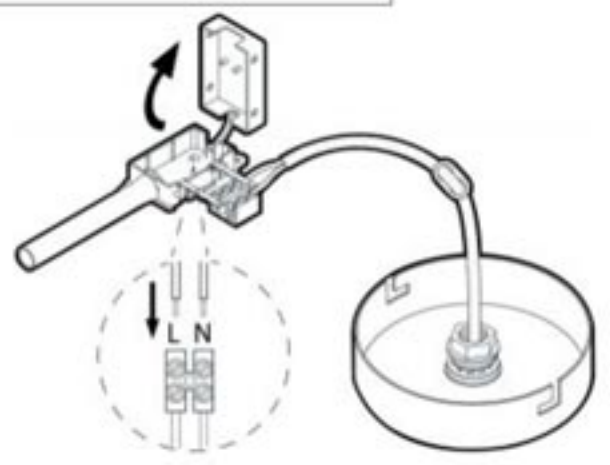

där[®]
lighting group

HANNOVER

PENDANT FITTING

	✓								✓	
	IP20	IP21	IP43	IP44	IP65	PART C	PART E	PART 21	SELV	60 minute

1 – 1.B

1

2.3

3.1 – 3.3

3.4

3.5

3.6, 3.8 – 3.10

3.12 – 3.14

3.16 – 3.17

3.18

3.19