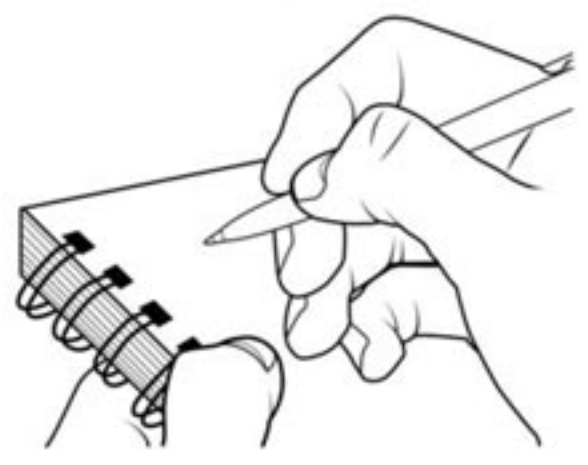

där[®]
lighting group

HANNOVER

PENDANT FITTING

	✓								✓	
	IP20	IP21	IP43	IP44	IP65	PART C	PART E	PART 21	SELV	60 minute

1 – 1.B

1

2.3

3.1 – 3.3