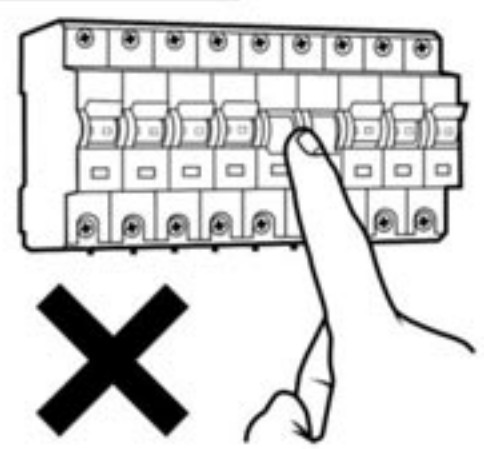

där[®]
lighting group

HANNOVER

PENDANT FITTING

	✓								✓	
	IP20	IP21	IP43	IP44	IP65	PART C	PART E	PART 21	SELV	60 minute

1 – 1.B

1

2.3

3.1 – 3.3

3.4

3.5

3.6, 3.8 – 3.10

3.12 – 3.14

3.16 – 3.17

3.18

3.19