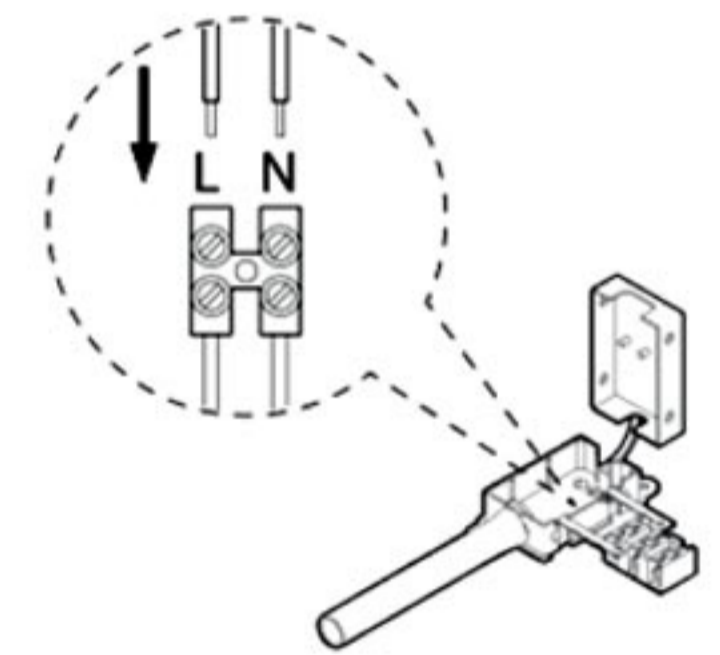

där[®]
lighting group

RAWLEY

G9 WALL LIGHT

	✓								✓	
		LED				PART C	PART E	PART 21	SELV	
✓	✓									

1 – 1.B

1

3.1 – 3.3

3.4

3.5

3.6, 3.8 – 3.10

3.13 – 3.14

3.16 – 3.17

3.18

3.19

1

2