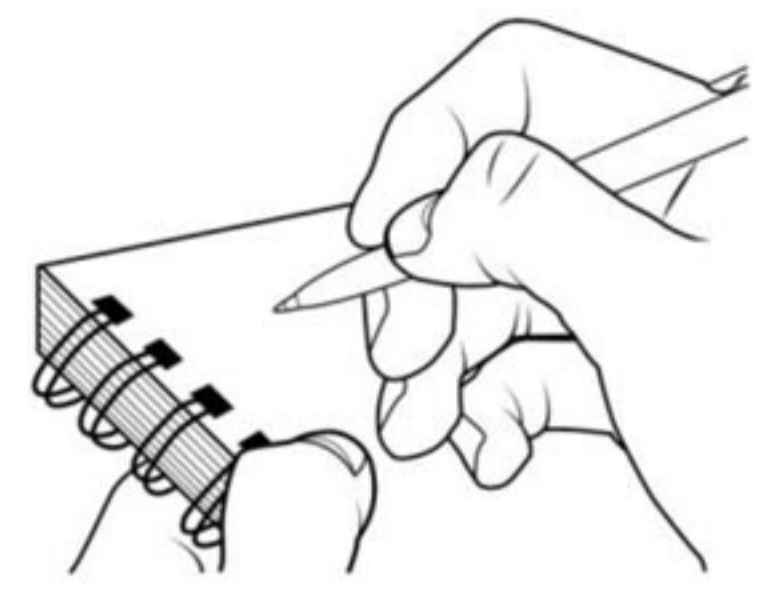

där[®]
lighting group

RAWLEY

G9 WALL LIGHT

	✓								✓	
		LED				PART C	PART E	PART 21	SELV	
✓	✓									

1 – 1.B

1

3.1 – 3.3

3.4