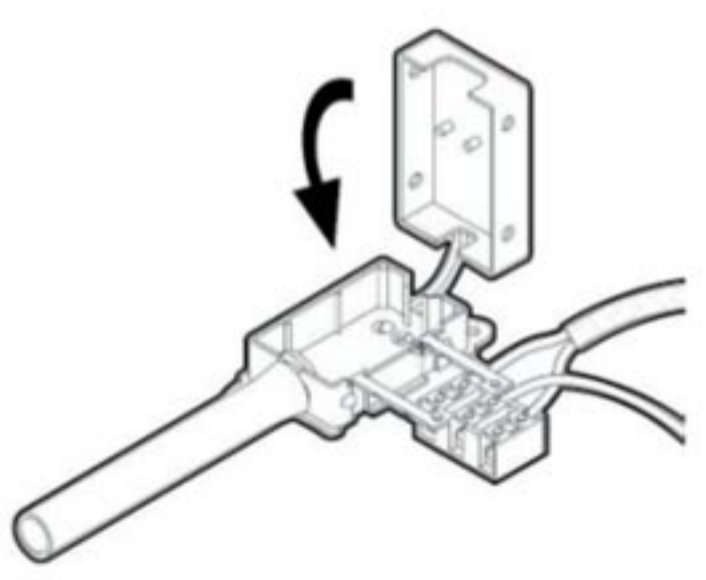

där[®]
lighting group

RAWLEY

G9 WALL LIGHT

	✓								✓	
		LED				PART C	PART E	PART 21	SELV	
✓	✓									

1 – 1.B

1

3.1 – 3.3

3.4

3.5

3.6, 3.8 – 3.10

3.13 – 3.14

3.16 – 3.17

3.18

3.19

1

2