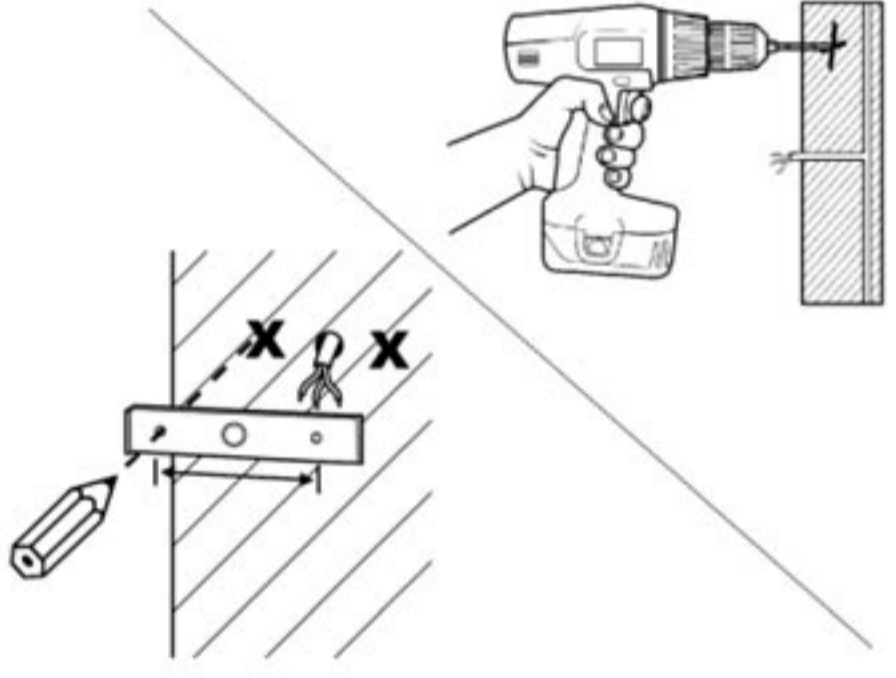

där[®]
lighting group

RAWLEY

G9 WALL LIGHT

	✓								✓	
		LED				PART C	PART E	PART 21	SELV	
✓	✓									

1 – 1.B

1

3.1 – 3.3

3.4