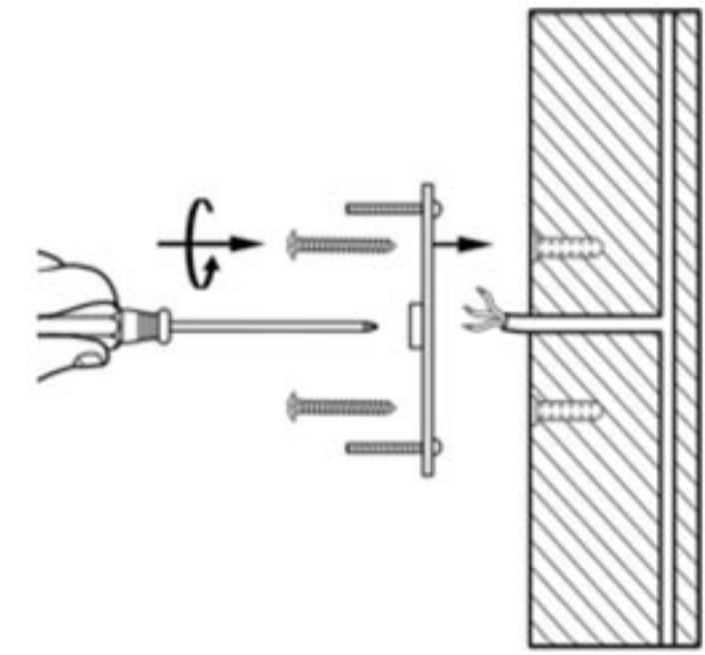

där[®]
lighting group

RAWLEY

G9 WALL LIGHT

	✓								✓	
		LED				PART C	PART E	PART 21	SELV	
✓	✓									

1 – 1.B

1

3.1 – 3.3

3.4

3.5

3.6, 3.8 – 3.10

3.13 – 3.14

3.16 – 3.17

3.18

3.19

1

2