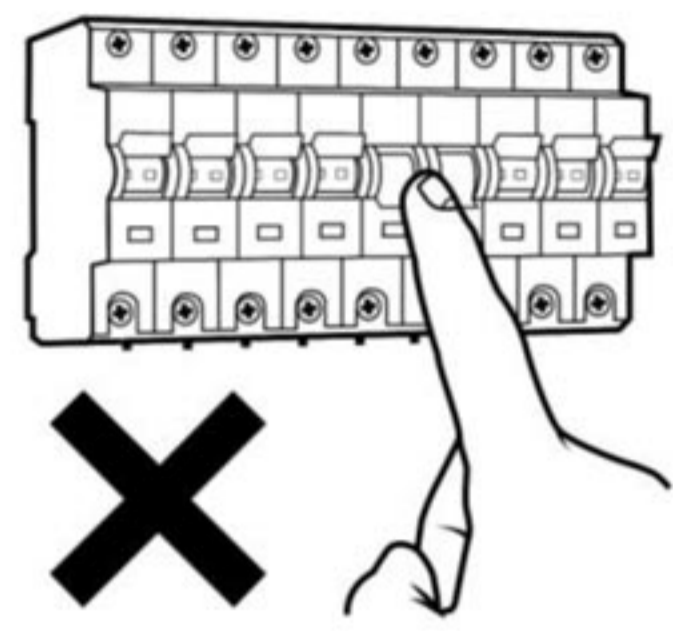

där[®]
lighting group

RAWLEY

G9 WALL LIGHT

	✓								✓	
		LED				PART C	PART E	PART 21	SELV	
✓	✓									

1 – 1.B

1

3.1 – 3.3

3.4

3.5

3.6, 3.8 – 3.10

3.13 – 3.14

3.16 – 3.17

3.18

3.19

1

2