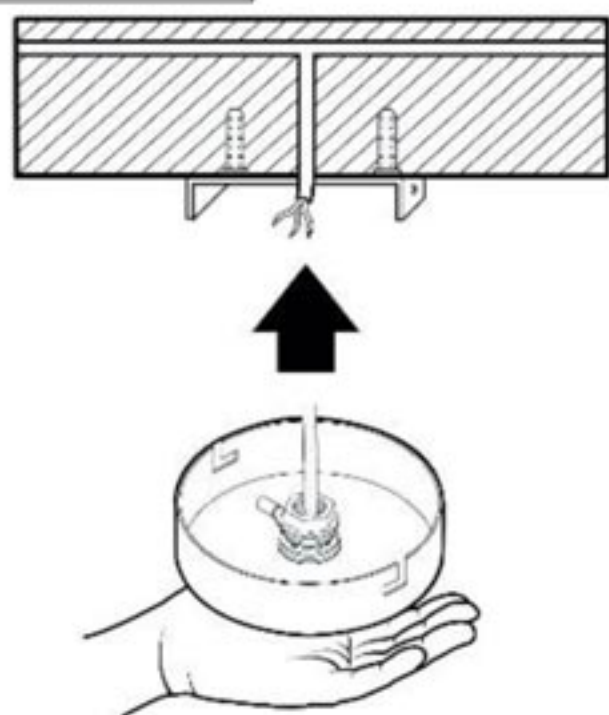

✓									✓	
		LED	IP43	IP44	IP65	PART C	PART E	PART 21	SELV	60 minute
	✓									

1 – 1.A

1

3.1 – 3.3

3.4

3.5

3.6, 3.8 – 3.11

3.13 – 3.14

3.16 – 3.17

3.18

3.19