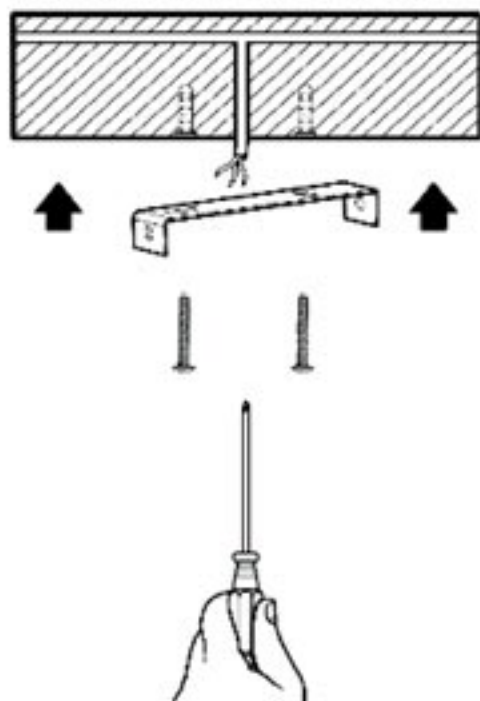

# CEILING FITTING

✓									✓	
		LED	IP43	IP44	IP65	PART C	PART E	PART 21	SELV	60 minute
	✓									

1 – 1.A

1

3.1 – 3.3

3.4

3.5

3.6, 3.8 – 3.11