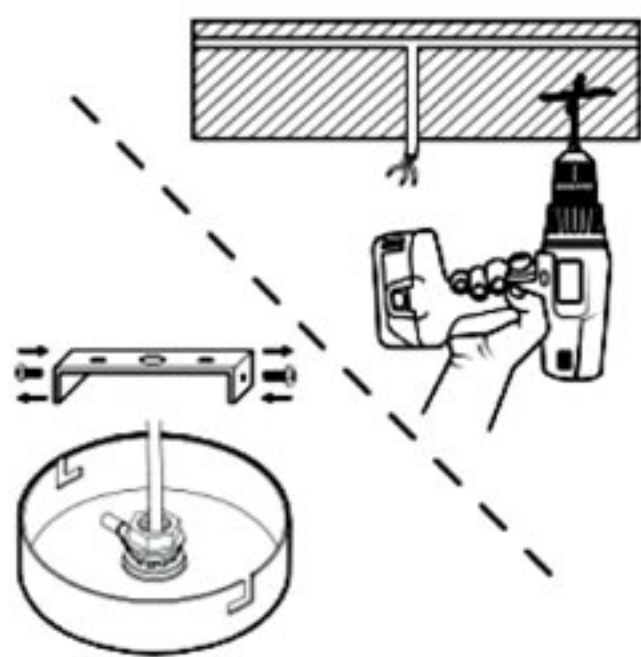

# CEILING FITTING

✓									✓	
		LED	IP43	IP44	IP65	PART C	PART E	PART 21	SELV	60 minute
	✓									

1 – 1.A

1

3.1 – 3.3

3.4

3.5

3.6, 3.8 – 3.11