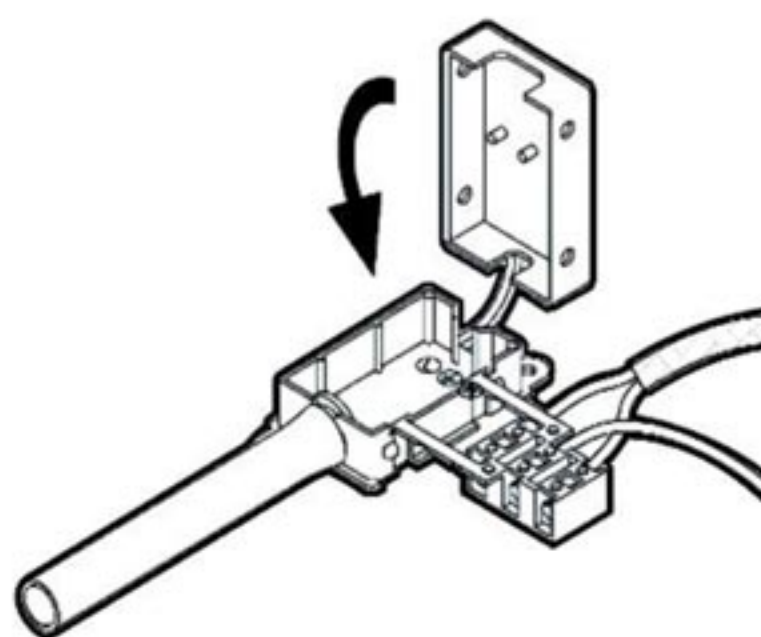

✓									✓	
		LED	IP43	IP44	IP65	PART C	PART E	PART 21	SELV	60 minute
	✓									

1 – 1.A

1

3.1 – 3.3

3.4

3.5

3.6, 3.8 – 3.11

3.13 – 3.14

3.16 – 3.17

3.18

3.19