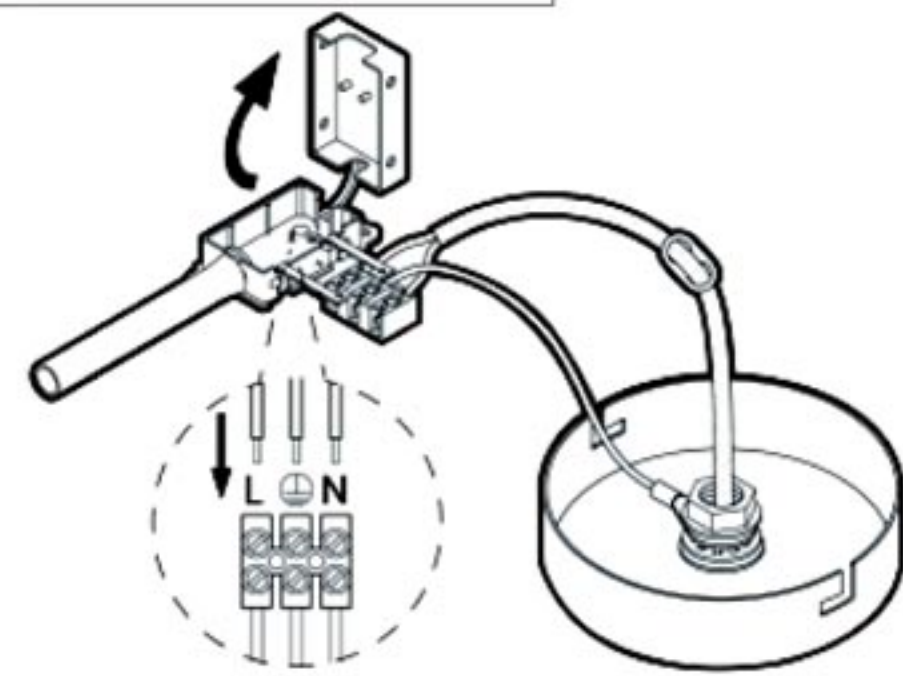

# CEILING FITTING

✓									✓	
		LED	IP43	IP44	IP65	PART C	PART E	PART 21	SELV	60 minute
	✓									

1 – 1.A

1

3.1 – 3.3

3.4

3.5

3.6, 3.8 – 3.11