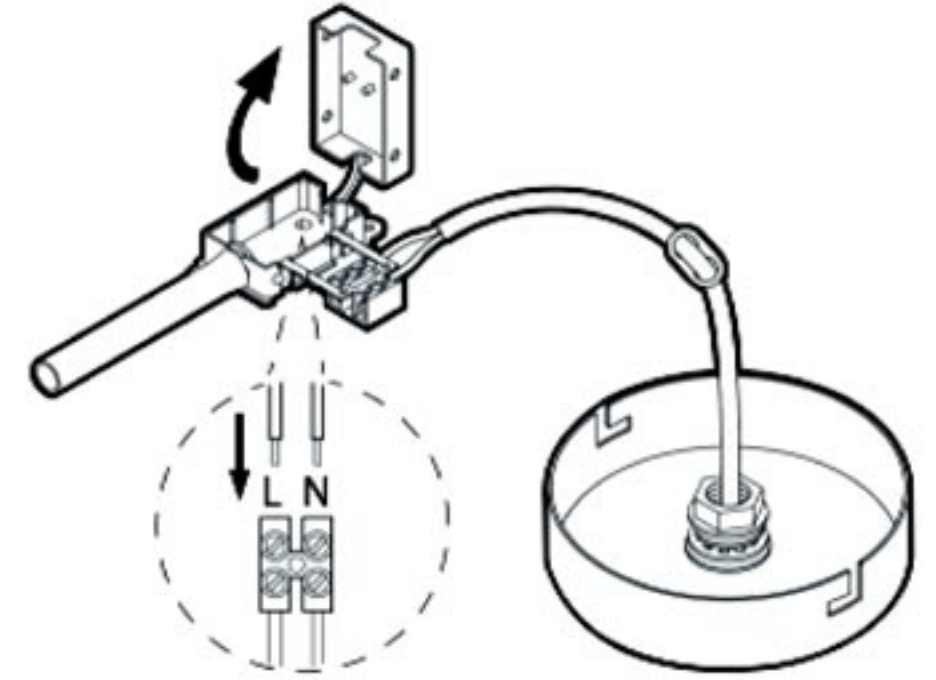

där[®]
lighting group

MYLIE

LED WALL LIGHT

	✓								✓	
		LED				PART C	PART E	PART 21	SELV	
		✓							✓	

1 – 1.B

1

3.1 – 3.3

3.4

3.4

3.6, 3.8 – 3.10

3.12 – 3.14

3.16 – 3.17

3.19