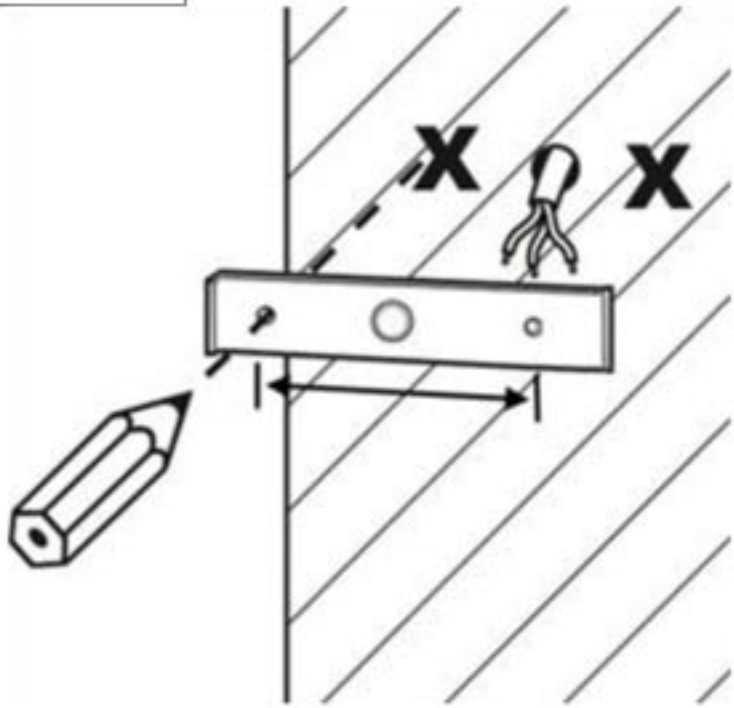

där[®]
lighting group

MYLIE

LED WALL LIGHT

	✓								✓	
		LED				PART C	PART E	PART 21	SELV	
		✓							✓	

1 – 1.B

1

3.1 – 3.3

3.4