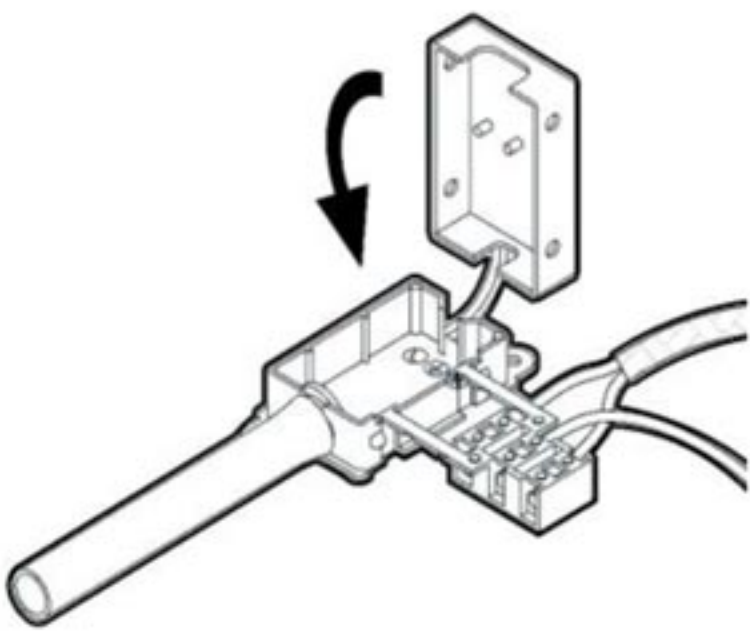

där[®]
lighting group

MYLIE

LED WALL LIGHT

	✓								✓	
		LED				PART C	PART E	PART 21	SELV	
		✓							✓	

1 – 1.B

1

3.1 – 3.3

3.4

3.4

3.6, 3.8 – 3.10

3.12 – 3.14

3.16 – 3.17

3.19