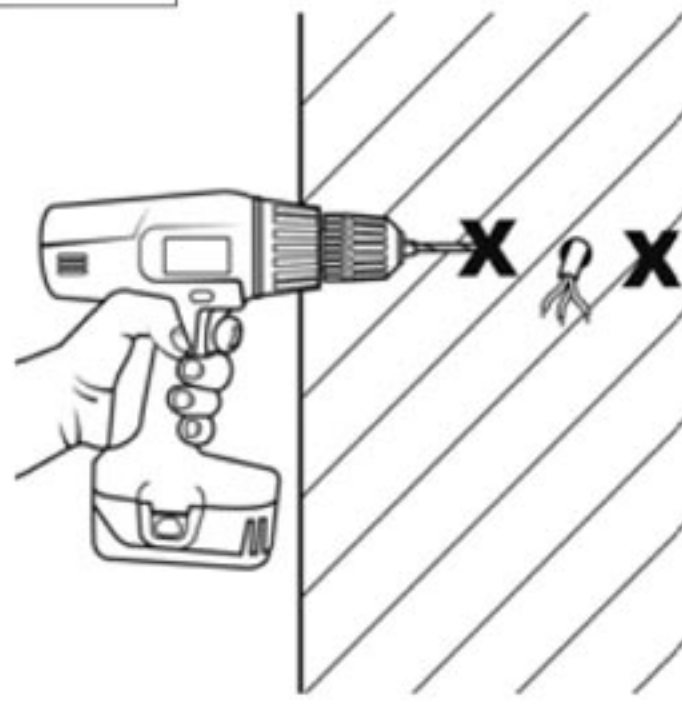

✓								✓	
		LED				PART C	PART E	PART 21	SELV	
		✓							✓	

1 – 1.B

1

3.1 – 3.3

3.4

3.4

3.6, 3.8 – 3.10

3.12 – 3.14

3.16 – 3.17

3.19