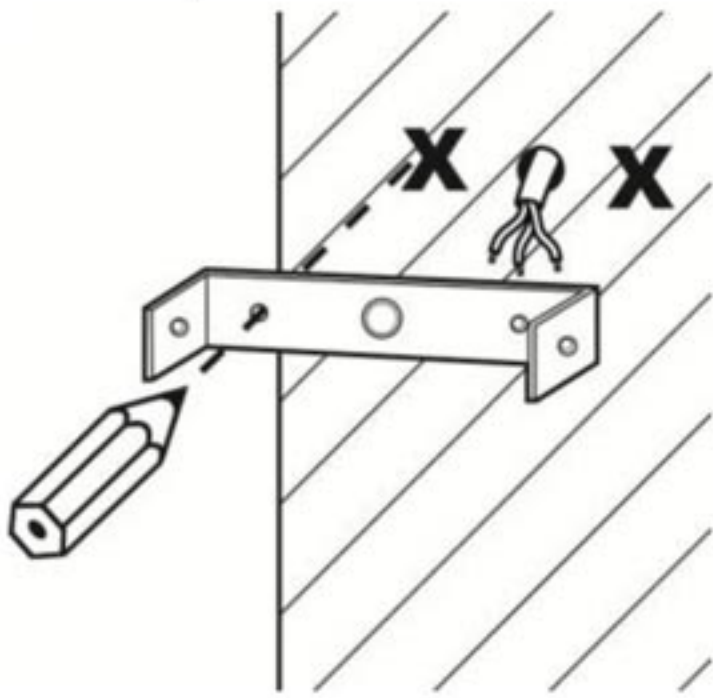

där[®]
lighting group

WHARFDALE

WALL LIGHT

	✓								✓	
		LED				PART C	PART E	PART 21	SELV	
	✓									

1 – 1.B

1

3.1 – 3.3

3.4