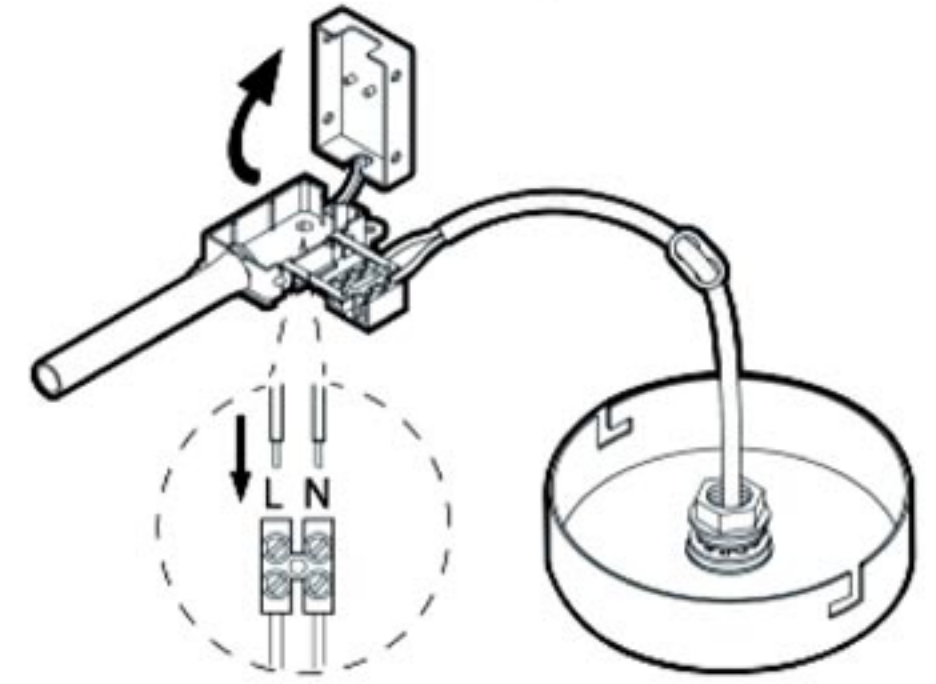

där[®]
lighting group

WHARFDALE

WALL LIGHT

	✓								✓	
		LED				PART C	PART E	PART 21	SELV	
	✓									

1 – 1.B

1

3.1 – 3.3

3.4

3.5

3.6, 3.8 – 3.10

3.12 – 3.14

3.16 – 3.17

3.18

3.19