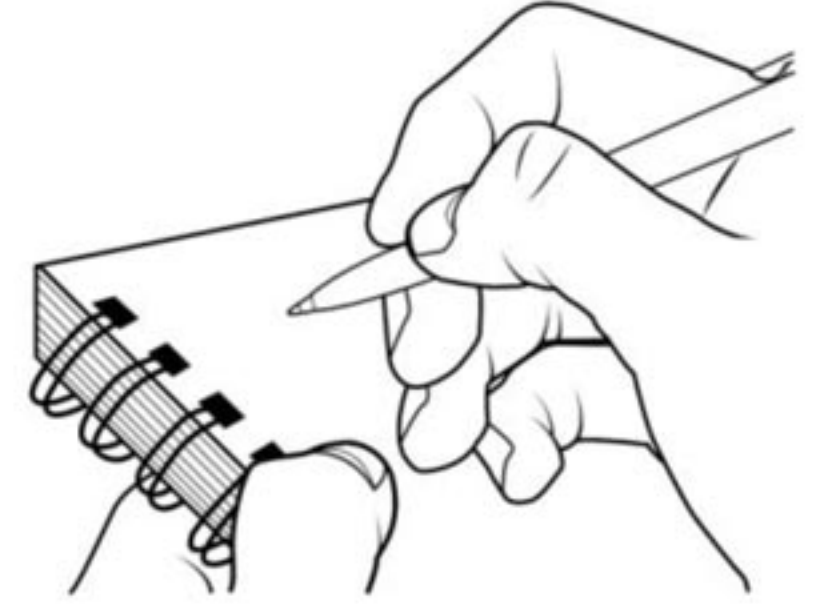

där[®]
lighting group

WHARFDALE

WALL LIGHT

	✓								✓	
		LED				PART C	PART E	PART 21	SELV	
	✓									

1 – 1.B

1

3.1 – 3.3

3.4