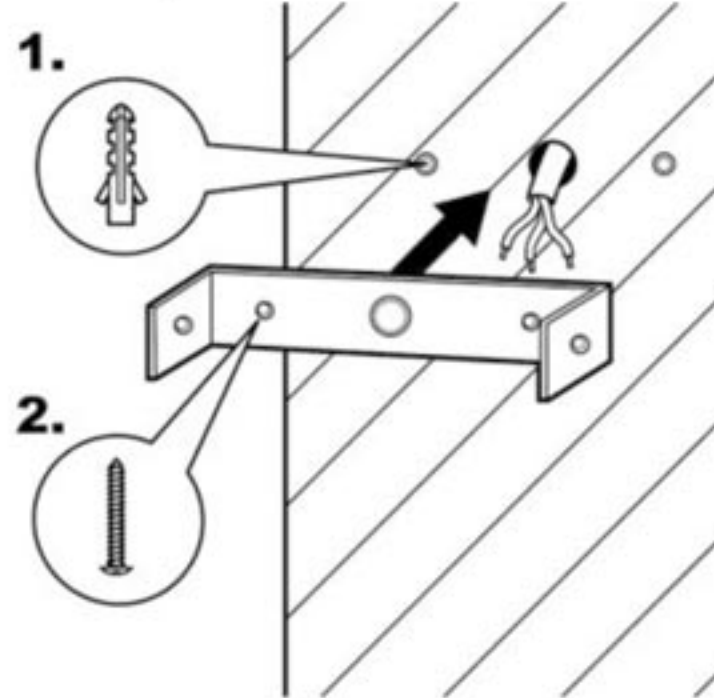

där[®]
lighting group

WHARFDALE

WALL LIGHT

	✓								✓	
		LED				PART C	PART E	PART 21	SELV	
	✓									

1 – 1.B

1

3.1 – 3.3

3.4

3.5

3.6, 3.8 – 3.10

3.12 – 3.14

3.16 – 3.17

3.18

3.19