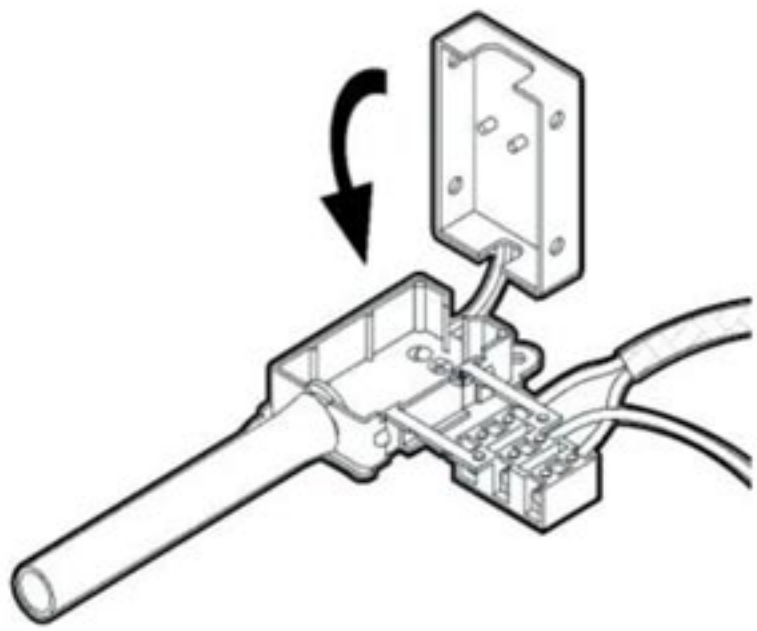

där[®]
lighting group

WHARFDALE

WALL LIGHT

	✓								✓	
		LED				PART C	PART E	PART 21	SELV	
	✓									

1 – 1.B

1

3.1 – 3.3

3.4

3.5

3.6, 3.8 – 3.10

3.12 – 3.14

3.16 – 3.17

3.18

3.19